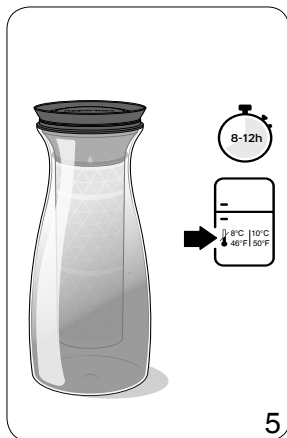

# Cold Brew Carafe

**Tupperware**

---

# Cold Brew Carafe

69FL. OZ. 13001

Imported by: Tupperware Belgium NV, Wijnmarktveld 17, B-9300 Aalst, Belgium.

**Tupperware**

© 2019 Tupperware. All Rights Reserved.